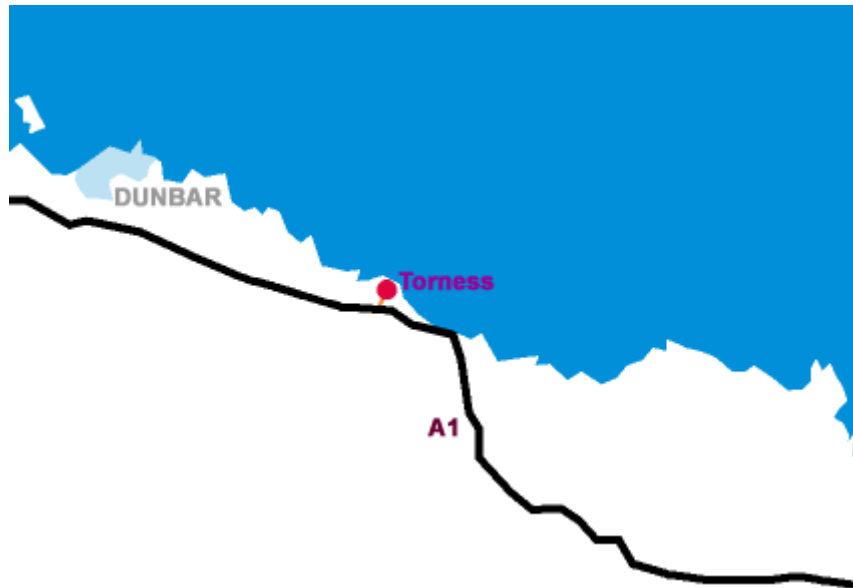

### **By Car**

Torness power station is located on the East coast of Scotland, between Dunbar and Berwick-upon-Tweed.

### **From Glasgow**

Leave the M8 at Junction 1 on the outskirts of Edinburgh, and turn onto the A720. Follow the A720 until it joins the A1, where you should turn right and take the A1 in the direction signposted "A1 North Berwick".

Torness is situated just off the A1 outside Dunbar.