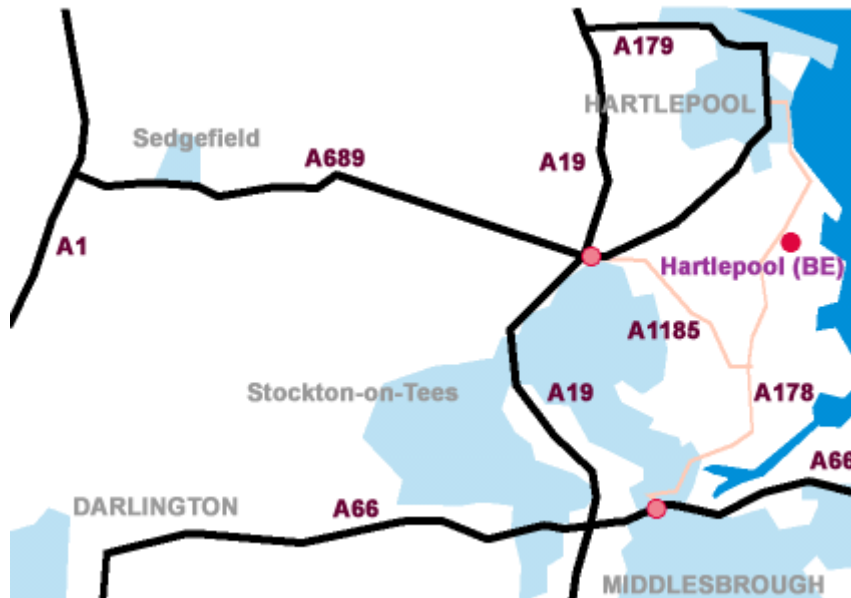

## Directions to Hartlepool power station

Hartlepool power station, Tees Road, Hartlepool, Teeside TS25 2BZ

Tel: Reception +44 (0)1429 853535

### From the North

Leave the A1 at Junction 60, and take the A689 towards Hartlepool. Follow the A689 for about ten miles, passing over the A19. Pass the first roundabout after traversing the A19, and at the second, bear right for Seal Sands on the A1185. After three miles, turn left at the next roundabout onto the A178. After three miles, the power station is on the right-hand side.

### From the South

Leave the A1 at Junction 49, follow the A168, then take the A19 towards Teeside. Stay on the A19 (crossing the Tees fly-over) until you reach the A689, and head for Hartlepool. Pass the first roundabout, and at the second, bear right for Seal Sands on the A1185. After three miles, turn left at the next roundabout onto the A178. After three miles, the power station is on the right-hand side.

### From the West

Follow the A66 eastbound, passing Thornaby, then join the A19 north. Continue until you meet the A689, and head for Hartlepool. Pass the first roundabout, and at the second, bear right for Seal Sands on the A1185. After three miles, turn left at the next roundabout onto the A178. After three miles, the power station is on the right-hand side.